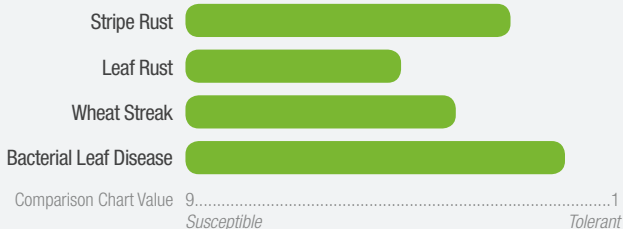

syngenta[®]

AgriPro Brand Wheat Variety

SY Legend CL²

The Legend Starts Now

Agronomics

Plant Height	Medium
Straw Strength	Good
Maturity	Medium
Shatter	Very Good to Excellent
Winter Hardiness	Very Good
Alum. Tolerance	Good

Grain

Type	Hard Red Winter Wheat
Yield	Very Good
Test Weight	Excellent
Chaff Color	White
Bake Quality	Good

Disease Tolerance

Ratings based on field observations from multiple locations and multiple years. Ratings are not absolute and may change as additional data are collected or environmental conditions change.